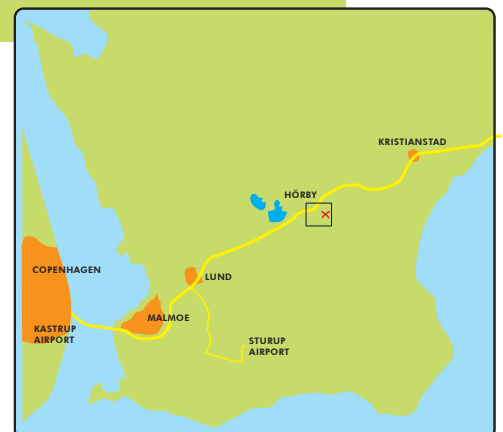

# Roadmap Head Office

**Got lost? Call +46 415 164 00 and we will help.**

## ROAD DESCRIPTION

From Copenhagen, Malmö, Sturup and Lund, drive route E22 and turn right at "Hörby Västra". Drive route 13 towards Sjöbo. In Korsholm you will find a tractor sales company. Turn left toward Ö Sallerup. After 2 km you see a white church. Drive between the church and the churchyard, approximately 500 metres and you will see Exir Broadcasting & Telecom right in front of you.

## FROM STURUP AIRPORT

Drive towards Lund (route 11) turning on route E22 at Lund and drive towards Kalmar and Kristianstad. Turn Hörby Västra.

## TIME AND DISTANCE

Copenhagen	90 minutes	90 km
Sturup Airport	60 minutes	80 km
Malmö	45 minutes	65 km
Lund	30 minutes	40 km