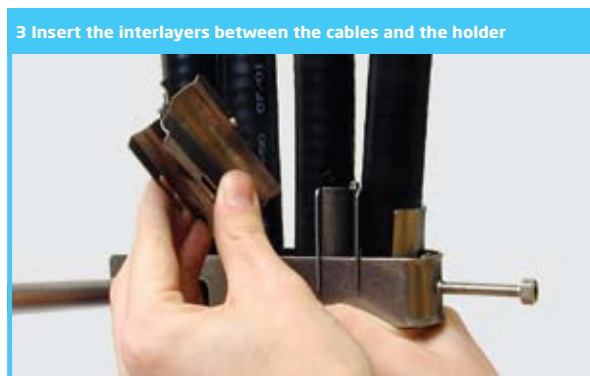

Mounting Cable Clamps

Note: The above photos illustrate the general installation procedure. Please visit www.exirtelecom.com for complete instructions on how to install cable clamps from Exir Telecom.