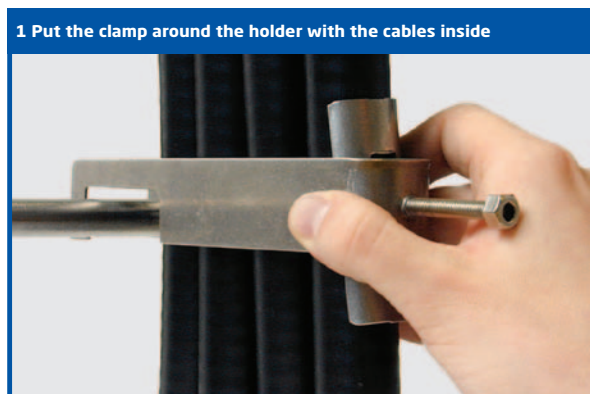

Mounting Cable Clamps

Note: The above photos illustrate the general installation procedure. Please visit www.exirtelecom.com for complete instructions on how to install cable clamps from Exir Telecom.