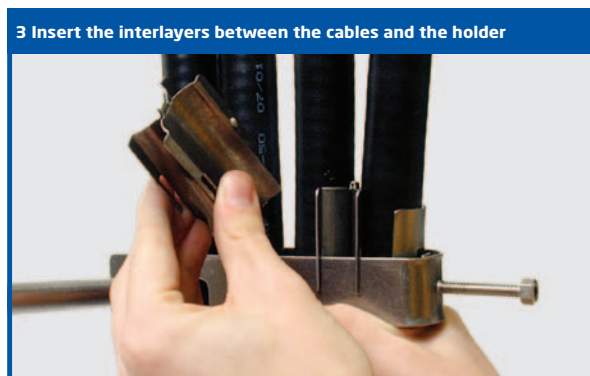

Mounting Cable Clamps

Note: The above photos illustrate the general installation procedure. Please visit www.exirtelecom.com for complete instructions on how to install cable clamps from Exir Telecom.