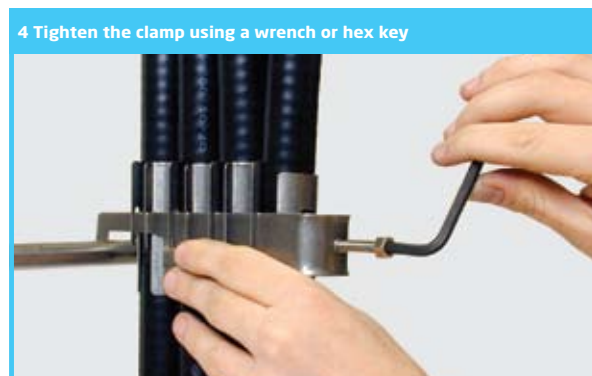

Mounting Cable Clamps

Note: The above photos illustrate the general installation procedure. Please visit www.exirtelecom.com for complete instructions on how to install cable clamps from Exir Telecom.